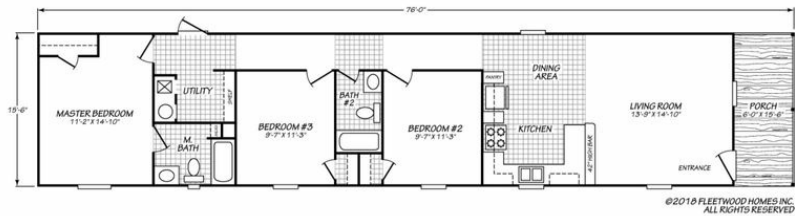

### Fleetwood - Sandalwood #24 Model number: 250XS16763P

**3 beds • 2 baths • 1216 sq.ft. • 16' width • 76' depth**

Our home building facilities invest in continuous product and process improvements. Plans, dimensions, features, materials, specifications and availability are subject to change without notice or obligation. Renderings and floor plans are representative likenesses of our homes and may differ from the actual homes. We invite you to tour a Home Center near you and inspect the highest value in quality housing available or call (859) 371-2140 to speak with a Home Consultant. Copyright 2017, CMH. All rights reserved.