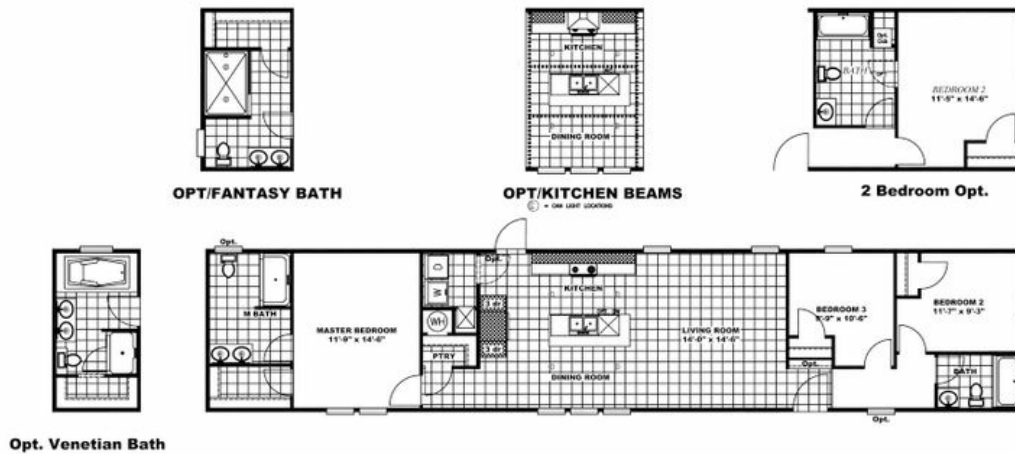

Revolution 76A #9 Model number: 46REV16763AH18

3 beds • 2 baths • 1216 sq.ft. • 16' width • 76' depth

Our home building facilities invest in continuous product and process improvements. Plans, dimensions, features, materials, specifications and availability are subject to change without notice or obligation. Renderings and floor plans are representative likenesses of our homes and may differ from the actual homes. We invite you to tour a Home Center near you and inspect the highest value in quality housing available or call (859) 371-2140 to speak with a Home Consultant. Copyright 2017, CMH. All rights reserved.

<https://www.claytonrichwood.com>

**CLAYTON HOMES-
WALTON**

**11007 DIXIE HIGHWAY
WALTON, KY 41094**

Monday - Thursday: 9am to 6pm
Friday: 9am to 6pm
Saturday: 9am to 5pm
Sunday: Closed

(859) 371-2140